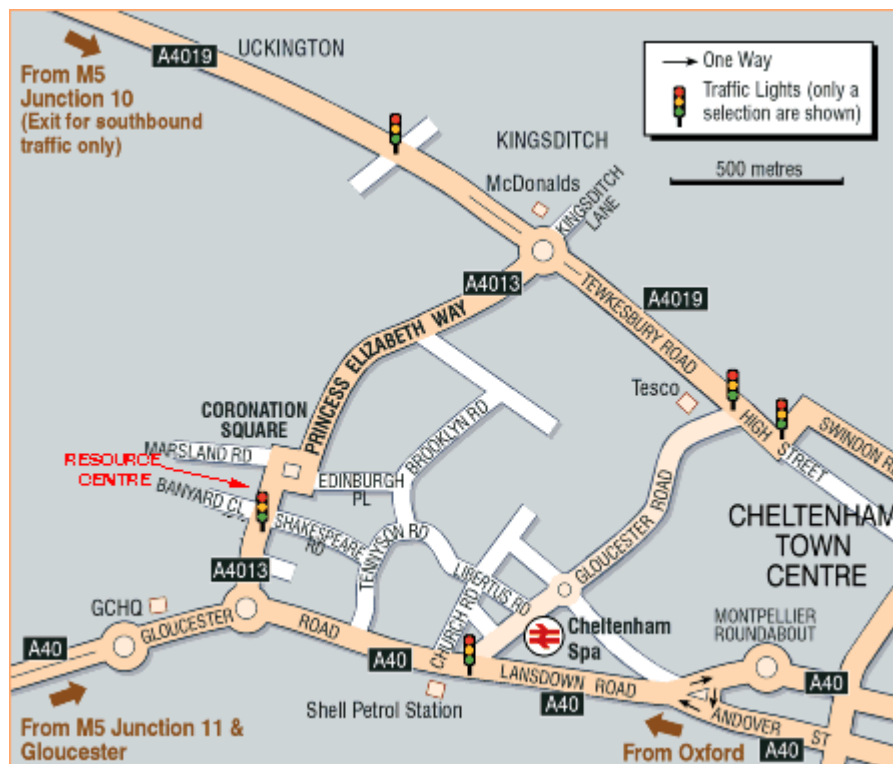

Directions to Hesters Way Resource Centre

Cassin Drive
Cheltenham
GL51 7SU

Hesters Way Resource Centre is directly opposite Gloucestershire College. There is parking either outside the Centre. Parking outside the Centre is free, but does get very busy. If there are no spaces, feel free to park at the Youth Project (in the same location as the Resource Centre).