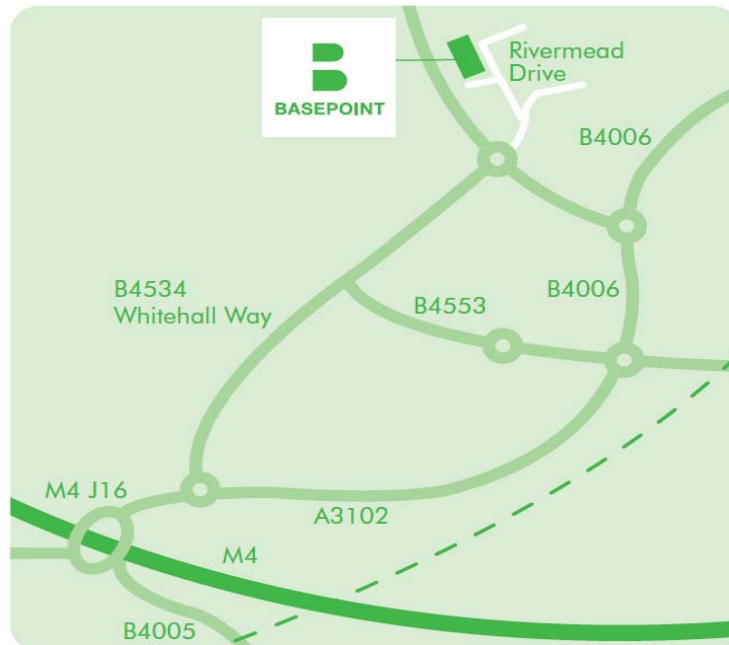

Directions for Basepoint Business Centre, Swindon

Rivermead Drive
Westlea
Swindon
Wiltshire
SN5 7EX

From M4 – Exit the M4 at J16 and head towards the A3102 Great Western Way. Take the 1st exit off the roundabout onto the B4534 Whitehill Way. After approx one and half miles take the 2nd exit off the roundabout onto Rivermead Drive. The centre is on the left off the 2nd mini roundabout.