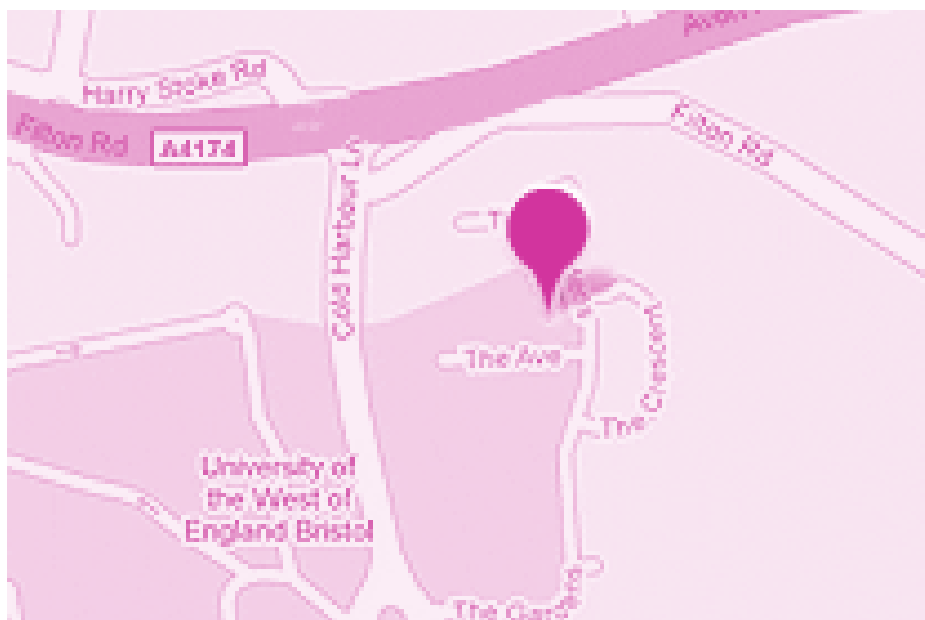

## By Car

Exit the M5 at J15 and go onto the M4 towards Bristol. Exit the M4 at J19 towards the M32. Go right at the roundabout off the slip road and onto the M32. Exit the M32 at J1. At the roundabout, take the third exit onto the Avon Ring Road. After about a mile, turn left into Cold Harbour Lane (you will see the University opposite you).

At the roundabout, take the 1<sup>st</sup> left into The Gardens and follow the road round. Turn right into the Avenue where the Centre is situated.